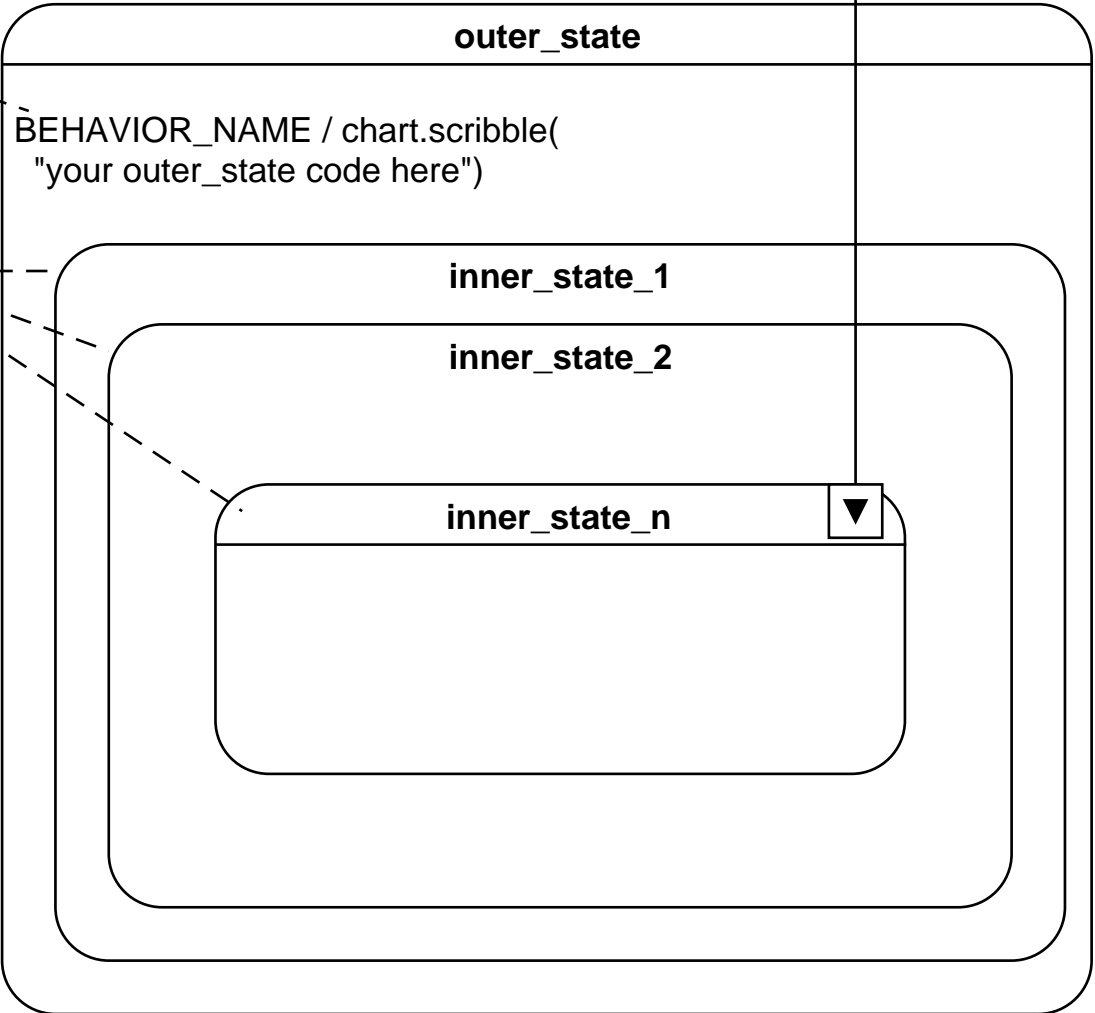

chart.start_at(inner_state_n)

Note..
This is the ultimate hook

Collaboration