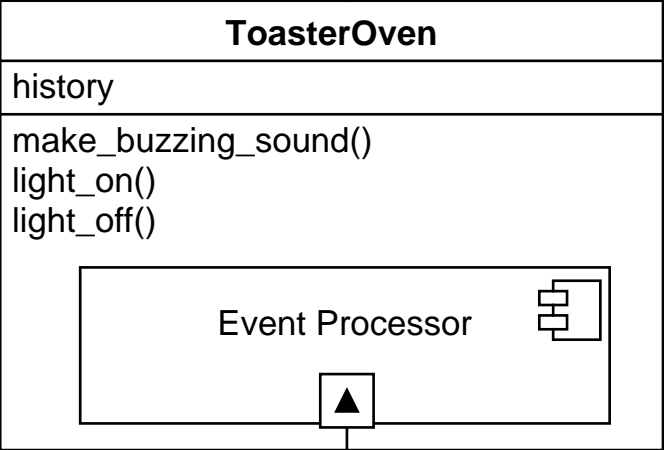

ActiveObject

oven = ToasterOven(name="oven")  
oven.start\_at(off)

This deep history icon uses the door\_closed region of the diagram

«state pattern»  
Transition to History