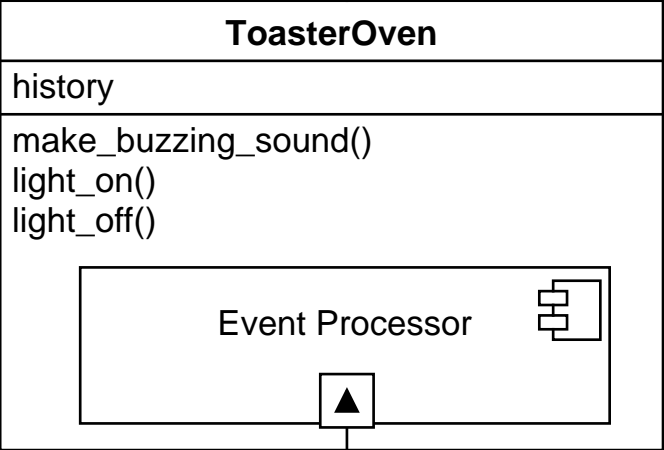

ActiveObject

oven = ToasterOven(name="oven")
oven.start_at(off)

This deep history icon cause a transition into any of the blue states within the door_closed region

«state pattern»
Transition to History