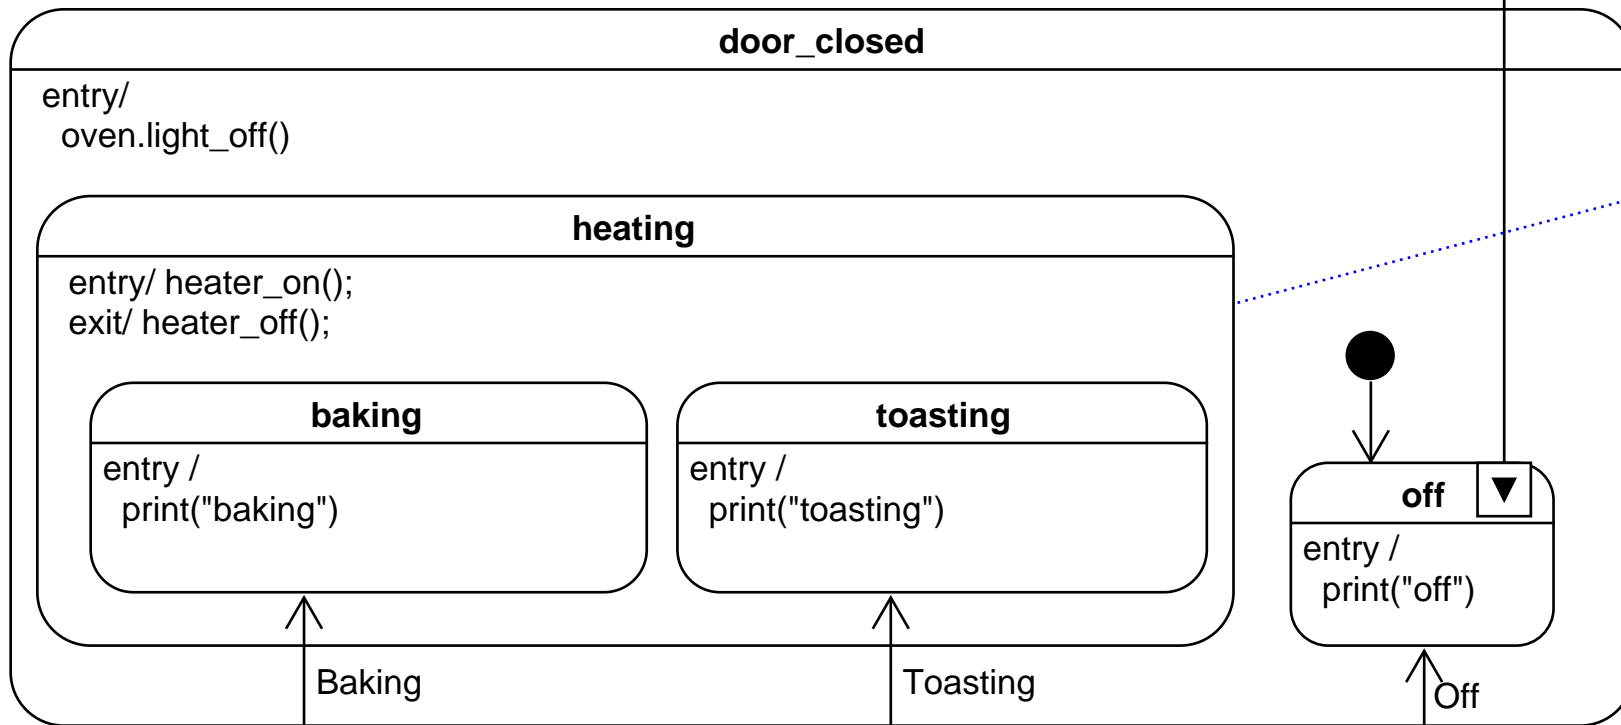

ActiveObject

oven = ToasterOven(name="oven")  
oven.start\_at(off)

The heating state exists within the door\_closed state.

This means that you can only heat while the door is closed.