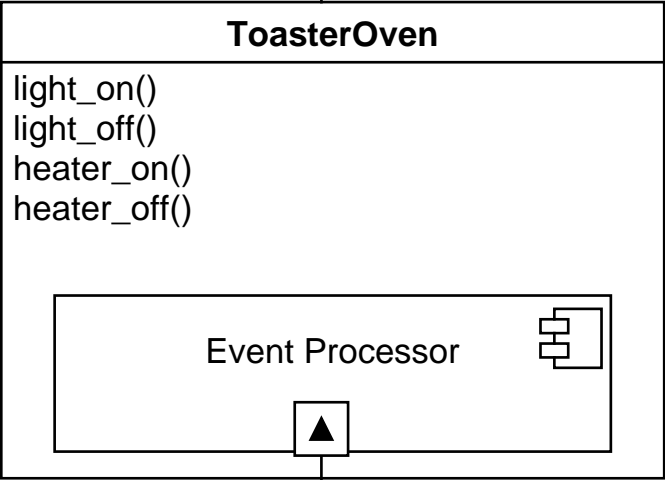

ActiveObject

oven = ToasterOven(name="oven")  
oven.start\_at(off)