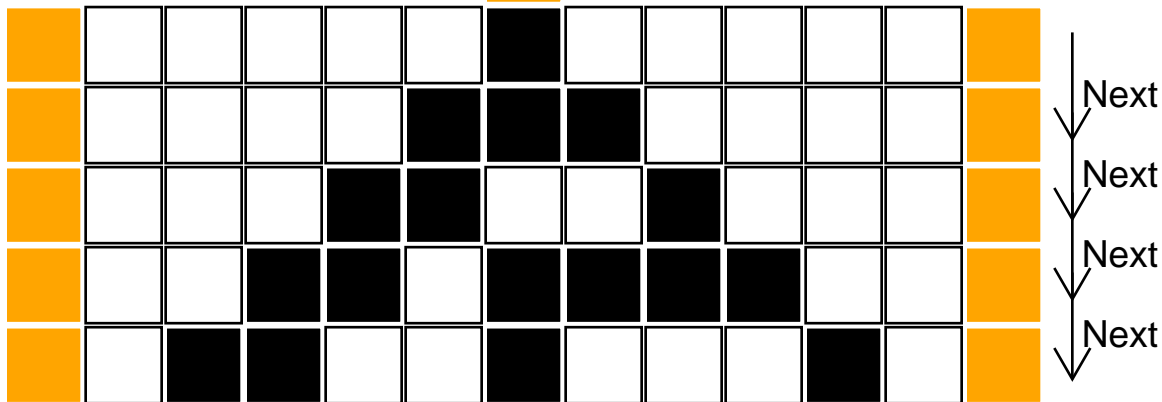

↓ Next

These two colors determine the wall color for the next

use the center of the automata to write the deque, moves 1 time be Next

----- deque (ring buffer) called the "core colors"

↓ Next
↓ Next
↓ Next
↓ Next